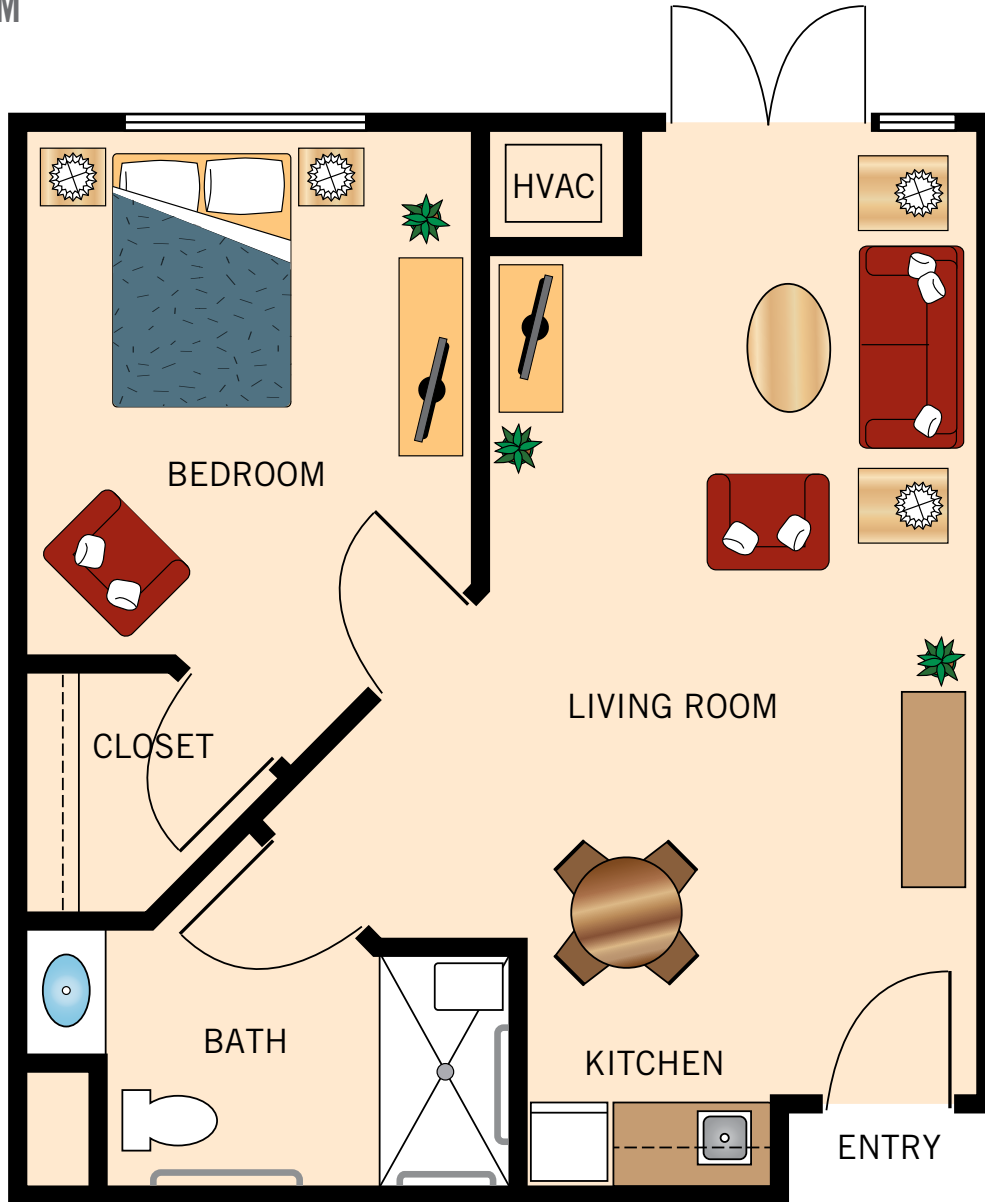

ASSISTED LIVING

Floor Plan

BIXBY COTTAGE

TWO BEDROOM

Floor plans are not to scale and are shown for comparative purposes only.
Actual apartment floor plans may have minor variations.

ASSISTED LIVING

Floor Plan

Floor plans are not to scale and are shown for comparative purposes only.
Actual apartment floor plans may have minor variations.

MEMORY CARE

Floor Plan

STILLWATER COTTAGE STUDIO

Floor plans are not to scale and are shown for comparative purposes only.
Actual apartment floor plans may have minor variations.

MEMORY CARE

Floor Plan

STILLWATER COTTAGE DELUXE STUDIO

Floor plans are not to scale and are shown for comparative purposes only.
Actual apartment floor plans may have minor variations.

STILLWATER COTTAGE
ONE BEDROOM

Floor plans are not to scale and are shown for comparative purposes only.
Actual apartment floor plans may have minor variations.