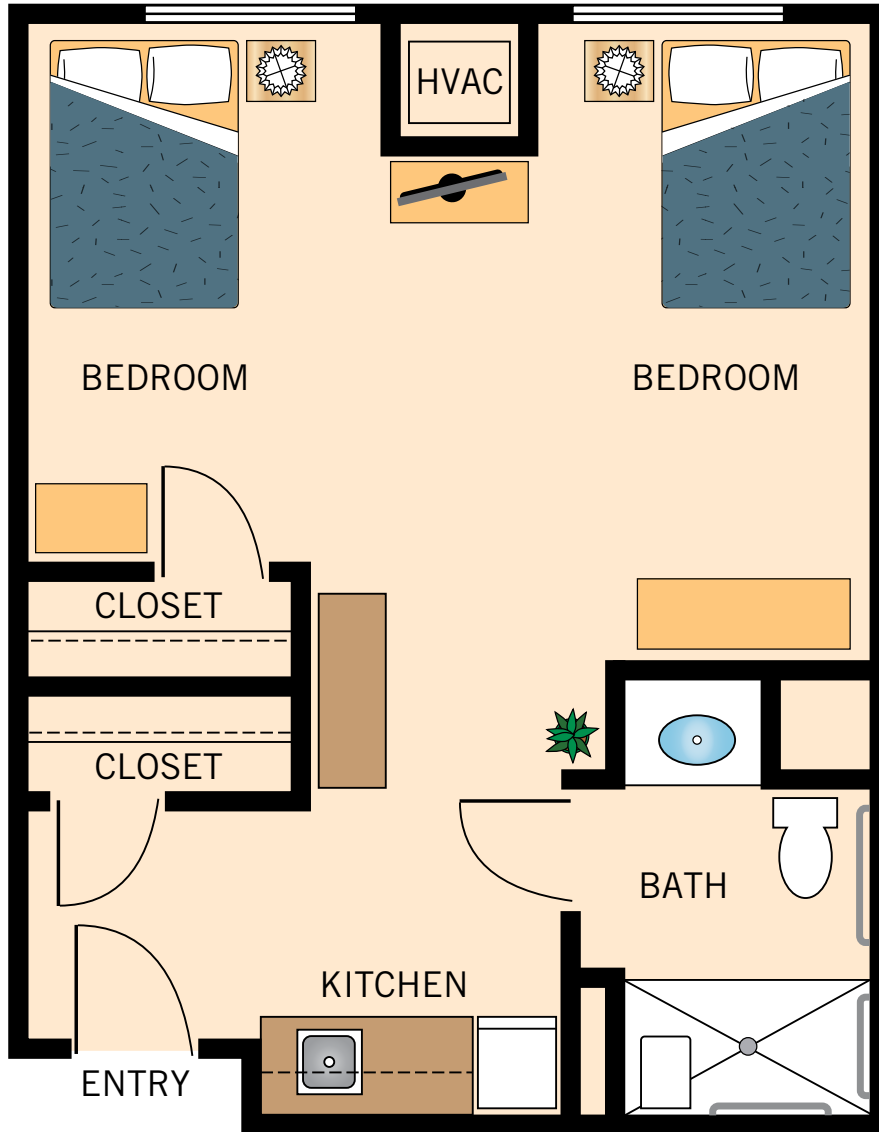

ASSISTED LIVING

Floor Plan

BIXBY COTTAGE STUDIO

Floor plans are not to scale and are shown for comparative purposes only.
Actual apartment floor plans may have minor variations.

ASSISTED LIVING

Floor Plan

BIXBY COTTAGE DELUXE STUDIO

Floor plans are not to scale and are shown for comparative purposes only.
Actual apartment floor plans may have minor variations.

ASSISTED LIVING

Floor Plan

BIXBY COTTAGE ONE BEDROOM

Floor plans are not to scale and are shown for comparative purposes only.
Actual apartment floor plans may have minor variations.

ASSISTED LIVING

Floor Plan

BIXBY COTTAGE

TWO BEDROOM

Floor plans are not to scale and are shown for comparative purposes only.
Actual apartment floor plans may have minor variations.

ASSISTED LIVING

Floor Plan

HIGHLANDS COTTAGE COMPANION SUITE

Floor plans are not to scale and are shown for comparative purposes only.
Actual apartment floor plans may have minor variations.

ASSISTED LIVING

Floor Plan

HIGHLANDS COTTAGE